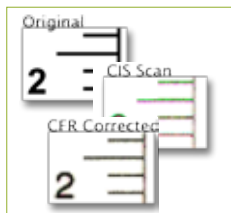

1 Scanning speeds depend on document width and computer configuration. Contex recommends Intel Core Duo, Core 2 Duo, or better processors, 2GB RAM, Hi-speed USB2.
Speed tests performed using Nextimage software, PC with Intel Core i5-2500 Quad processor, 8GB RAM, Hi-speed USB2, 7200rpm HDD, Windows 7 64-bit Ultimate.

2 Requires optional scanner stand.

3 Upgradable to 1200 dpi. This will also upgrade maximum resolution to 9600 dpi.

4 Signal Intensity Matching (SIGMA) is a Contex Patent. Sensor heating during a scan can cause inhomogeneous images. Thanks to Contex innovative thinking Contex SD 3600 series scanners will minimize sensor differences LIVE during a scan.

5 Color Fringe Removal (CFR) is a Contex Patent. Color Fringing is a natural consequence of CIS technology sequentially flashing R-G-B. Thanks to Contex innovative thinking CFR will remove this problem with advanced filter technology.

6 Contex applications creates industry standard raster file formats that can be used in any CAD or GIS application.

7 Requires optional Nextimage software.

All trademarks remain the property of their respective holders, and are used only to directly describe the product being provided. Their use in no way indicates any relationship between Contex and the holders of the said trademarks.

An SD 3600 scanner is ideal for scanning technical documents and convenient to have in your office

Excellent lines with Contex CFR (Color Fringe Removal)