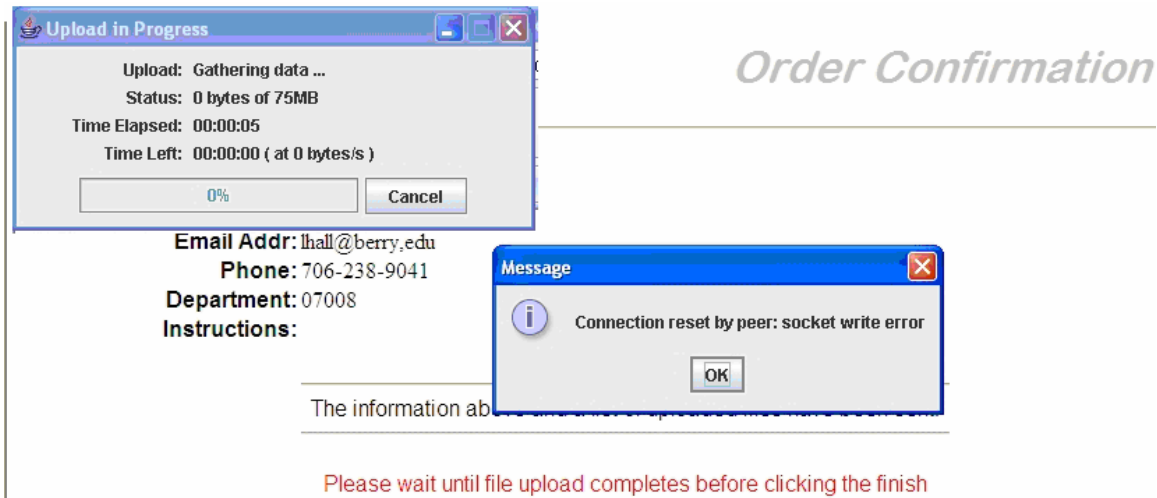

4. "After Clicking the Submit, or Place Order button I get "Connection reset by peer: socket write error":"