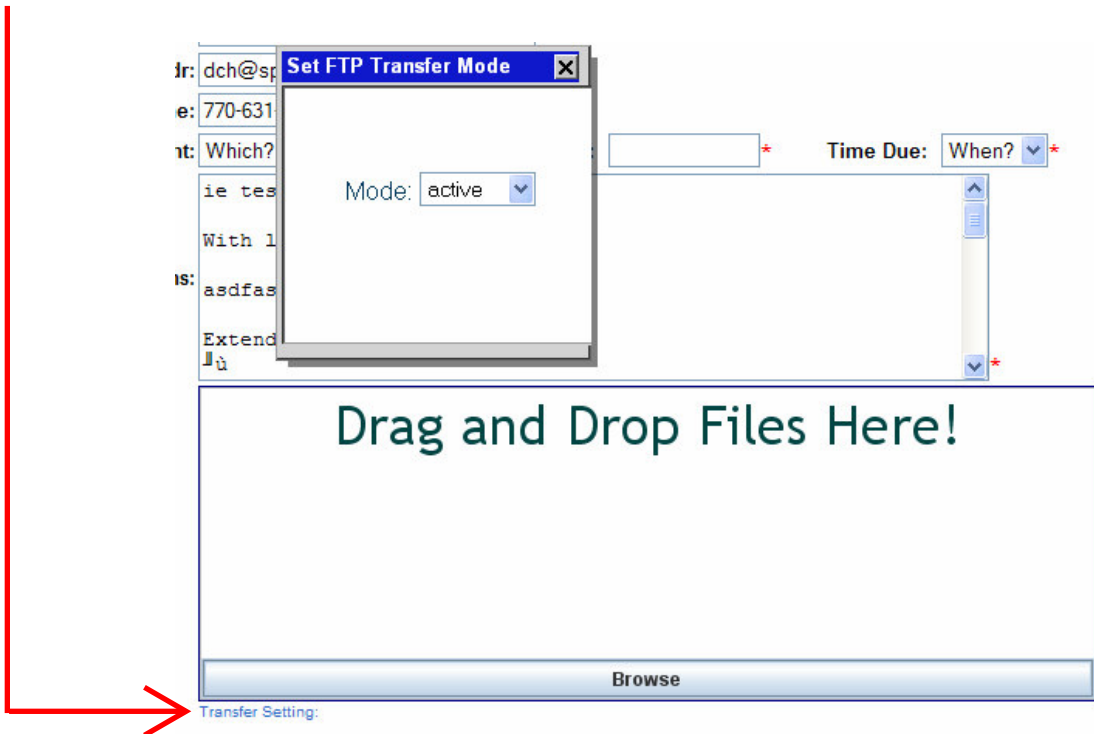

PC:

Click "Always trust content from this publisher" and then the "Run" button.

4. "After Clicking the Submit, or Place Order button I get "Connection reset by peer: socket write error":"

FTP uses one of two ways to send files. Files are transferred using either Active or Passive mode and some networks have one of the modes disabled. To change the FTP mode used when you place orders use the **hidden** "Transfer Options" button located directly below the browse bar. (Simply drag your mouse to activate).