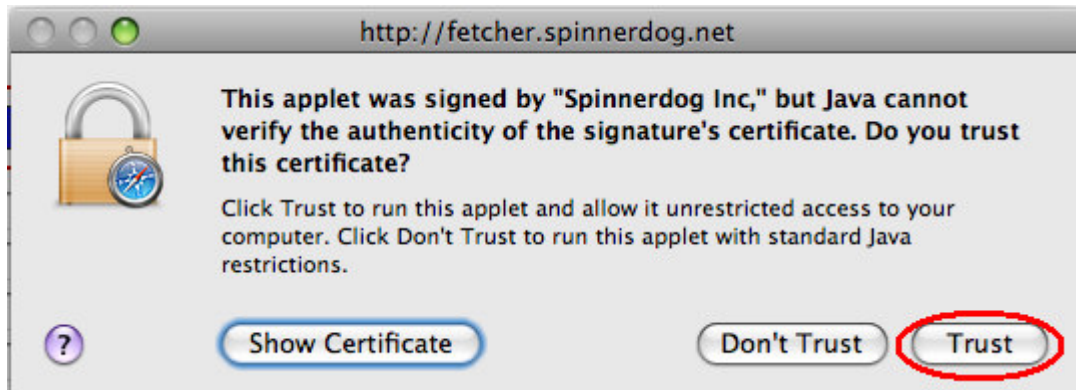

When Java isn't installed, the message above will be displayed. Click on the "Java" button and follow the automatic install process.

2. "An order form displays with a big grey box in it."

Name: *

Company: *

Email Addr: *

Phone: *

Department: Which? * Date Due: * Time Due: When? *

Instructions: *

Java is installed but disabled. Visit www.java.com and follow the download link which will install and re-enable Java.

If the grey box persists or the Java install fails, contact your network administrator and show them the problem. Some administrators disable Java.

3. "A security warning is displayed:"

Mac:

Click the "Trust" button to allow proper function.